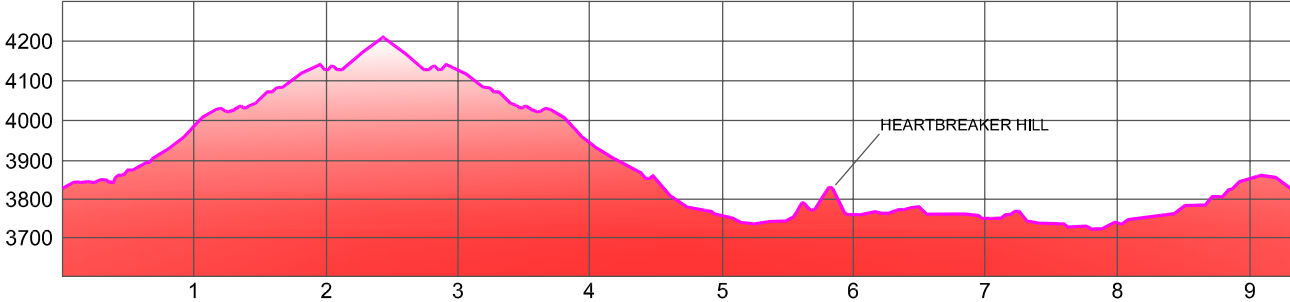

ELEVATION (FEET)

DISTANCE (MILES)

Bike Map (15 K)

- ROUTE
- MILE MARKER

mightymujer
TRIATHLON

More information can be found at:
www.raceelpaso.com